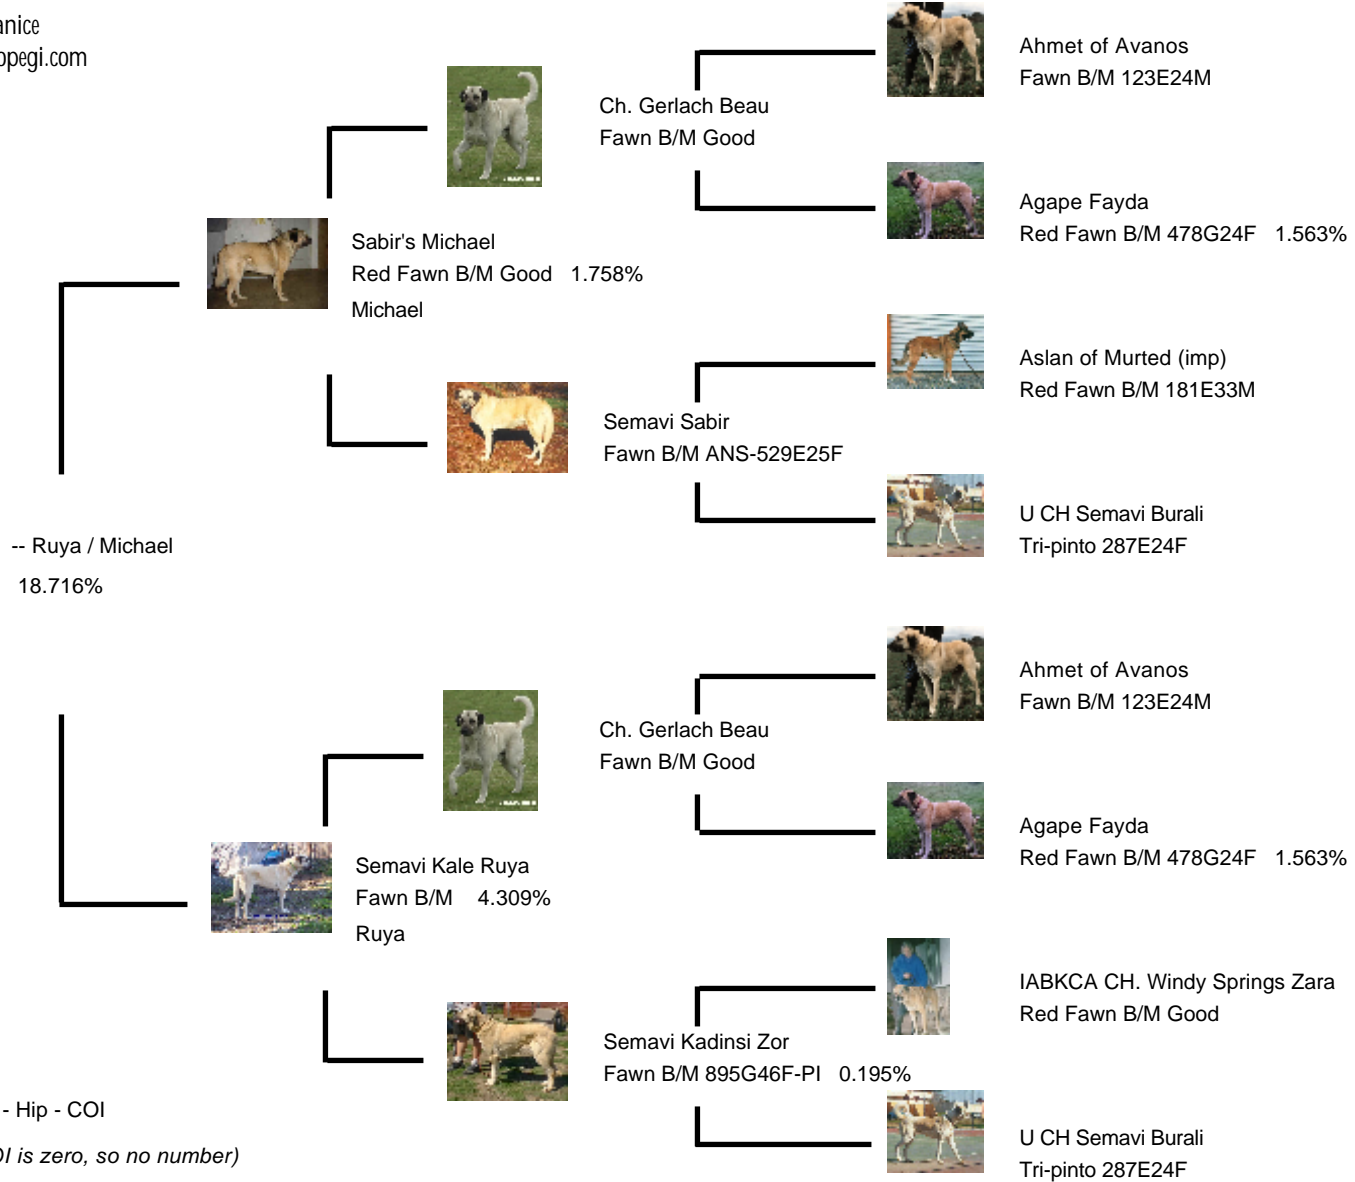

-- Ruya / Michael

Pedigree by Janice
www.cobankopegi.com

Legend
Line 1: Name
Line 2: (if known) Color - Hip - COI
Line 3: Nickname
(in many cases the COI is zero, so no number)